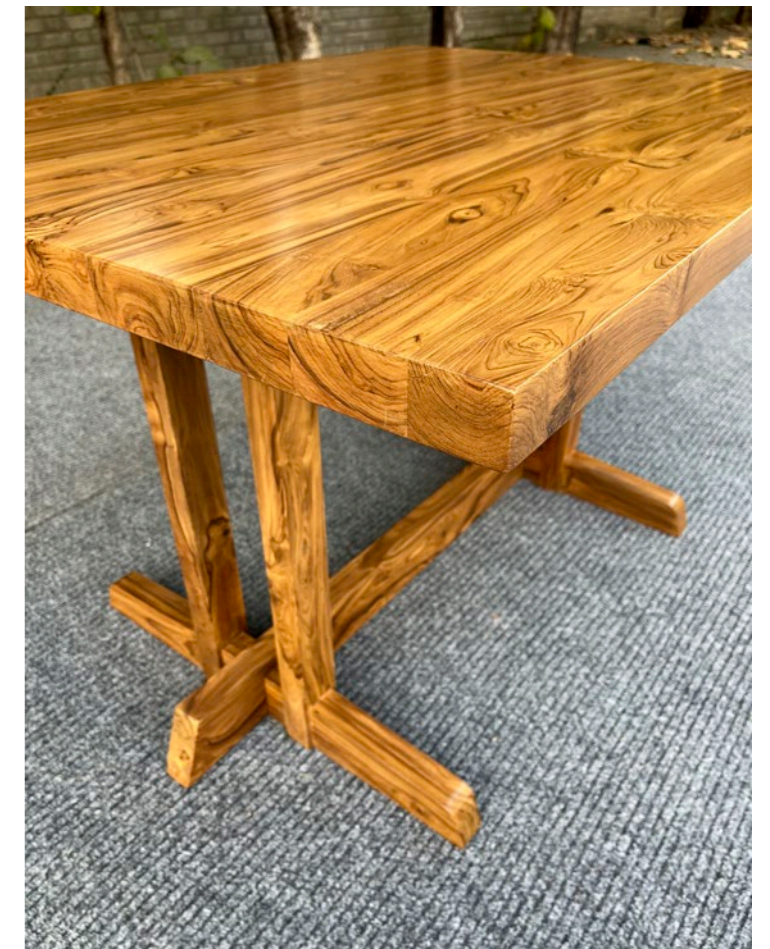

▪ Divinity dining table (4 seater) - 122 x 92 x 75 cms - Teakwood