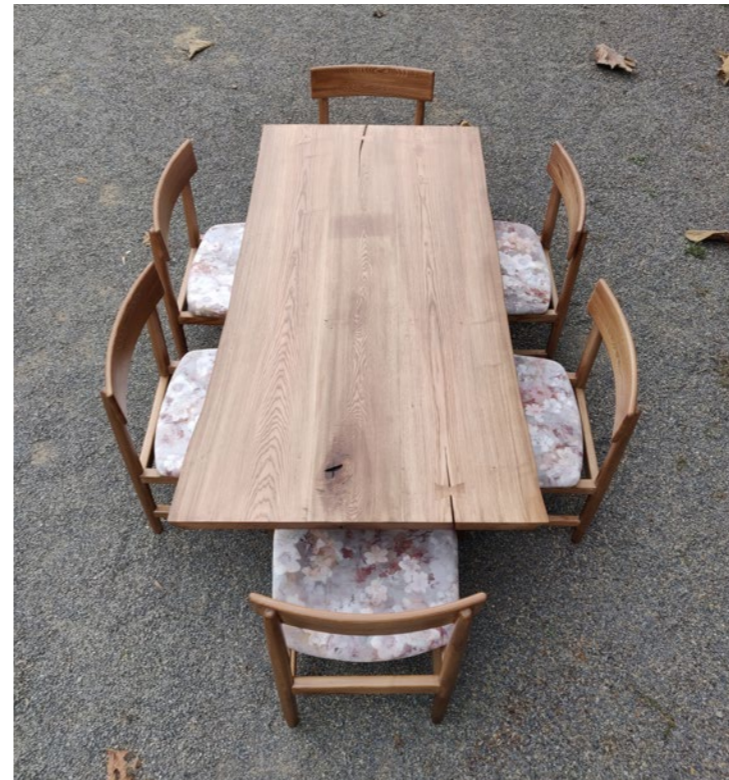

▪ Torii coffee table - 107 x 68 x 40 cms - White ash wood

▪ Oreo nest of tables - 46(dia) x 68 cms ; 38(dia) x 60 cms - Teakwood

▪ Frustum dining table - 214 x 92 x 75 cms - Teakwood

▪ Frustum dining chair - 46 x 56 x 95 cms - Teakwood

▪ Sakura dining table (6 seater) - 183 x 92 x 75 cms - White ash wood

▪ Sakura dining chair - 56 x 50 x 87 cms - White ash wood

▪ Divinity dining table (4 seater) - 122 x 92 x 75 cms - Teakwood

■ Pierre armless chair - 46 x 54 x 86 cms - Teakwood