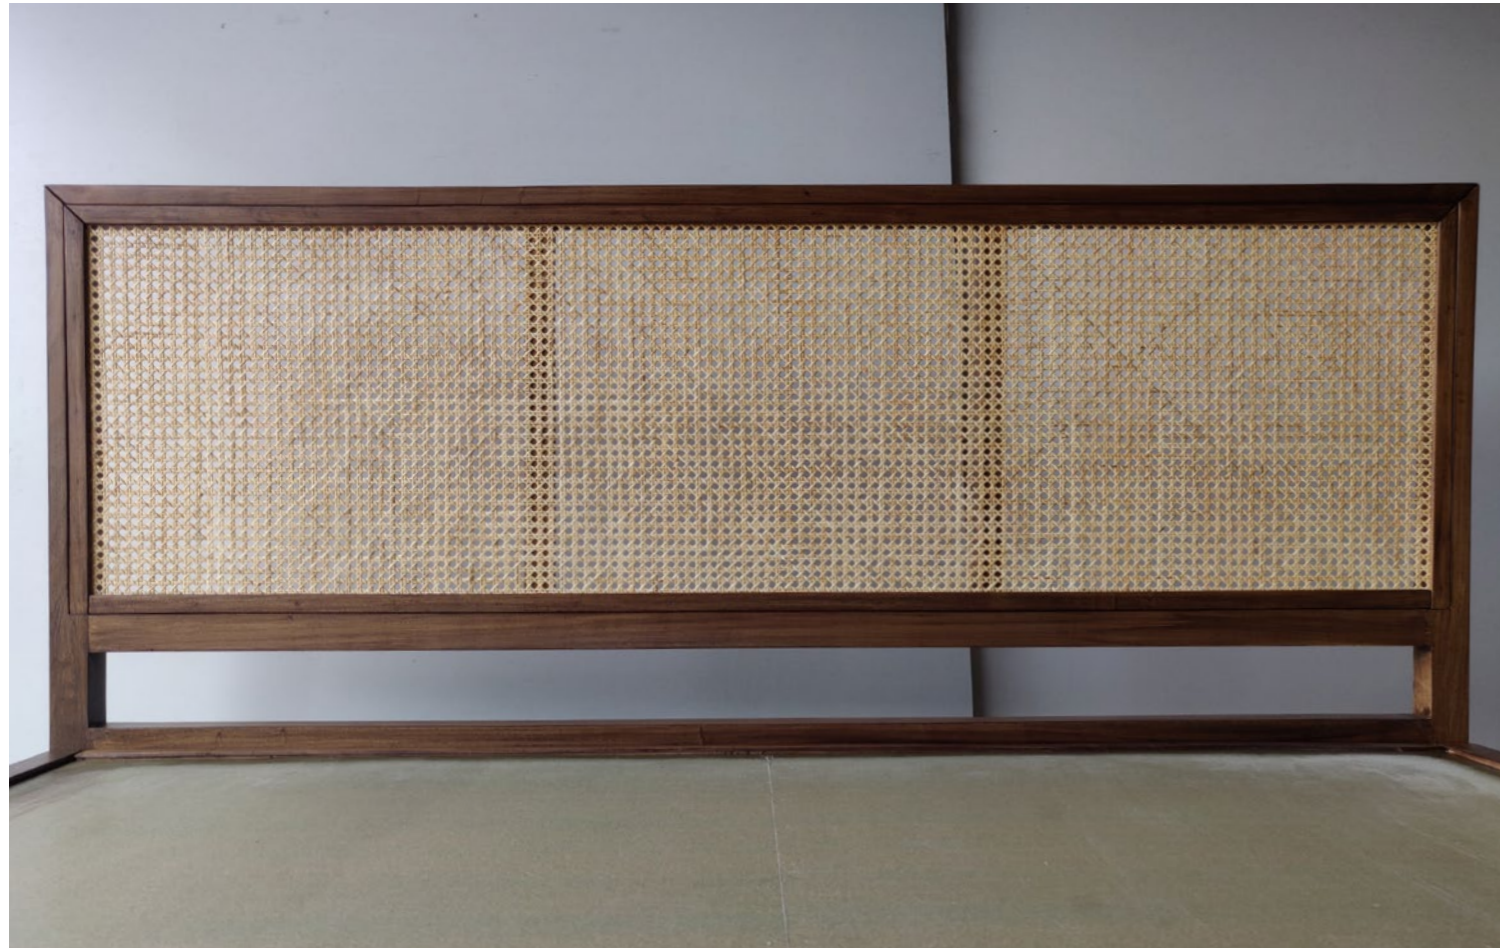

▪ Statesman couch - 183 x 71 x 81 cms - Teakwood

▪ Dune bed - 206 x 191 x 92 cms - Teakwood

▪ Victoria bed - 208 x 191 x 122 cms - Teakwood

▪ Victoria bedside table - 51 x 41 x 51 cms - Teakwood

▪ Elise bed - 214 x 191 x 27.5 cms - Teakwood