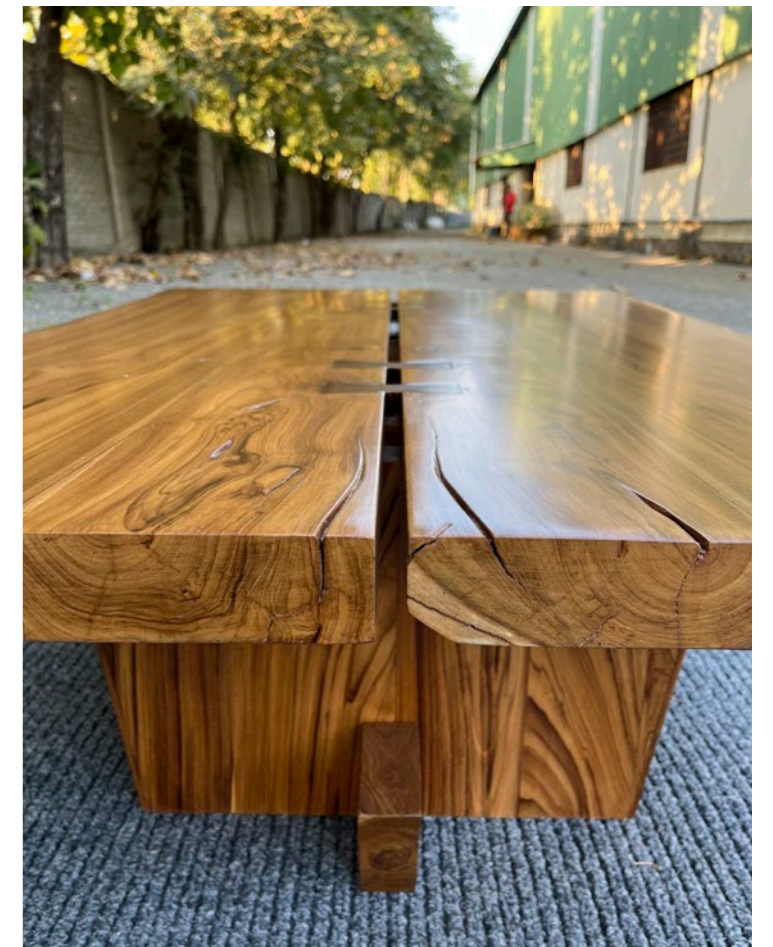

■ Pierre sofa - 190 x 75 x 70 cms - Teakwood

▪ Kangaroo sofa (2 seater) - 120 x 80 x 60 cms - Teakwood

▪ Divinity daybed - 210 x 100 x 75 cms - Teakwood

▪ Okami table - 137 x 90 x 40 cms - Teakwood

▪ Sake bar cabinet - 153 x 46 x 168 cms - Teakwood

▪ Pise bar cabinet - 130 x 56 x 118 cms - Teakwood

▪ Pise bedside table (small) - 51 x 45 x 45 cms - Teakwood

▪ Pise bedside table (large) - 75 x 45 x 45 cms - Teakwood

▪ Pise ledge - 141 x 40 x 27.5 cms - Teakwood