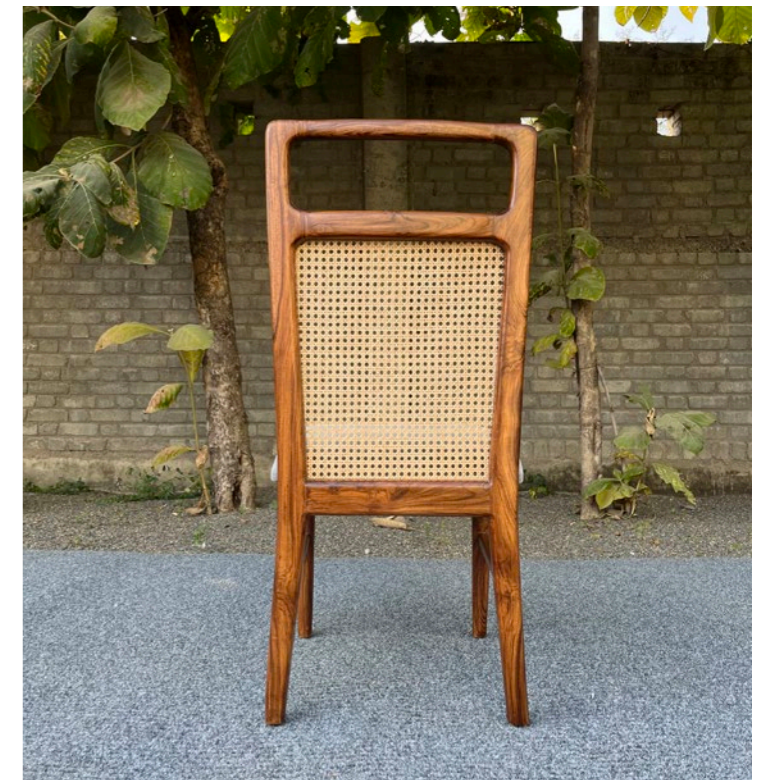

▪ Kaath centre table - 185 x 95 x 40 cms - Mango wood

■ Ahimsa conference table - 335 x 122 x 75 cms - White oak

▪ Ahara dining table - 310 x 110 x 75 cms - White murdah

▪ Gaja centre table - 153 x 76 x 40 cms - Teakwood

▪ Torii coffee table - 107 x 68 x 40 cms - White ash wood

▪ Oreo nest of tables - 46(dia) x 68 cms ; 38(dia) x 60 cms - Teakwood

▪ Frustum dining table - 214 x 92 x 75 cms - Teakwood

▪ Frustum dining chair - 46 x 56 x 95 cms - Teakwood