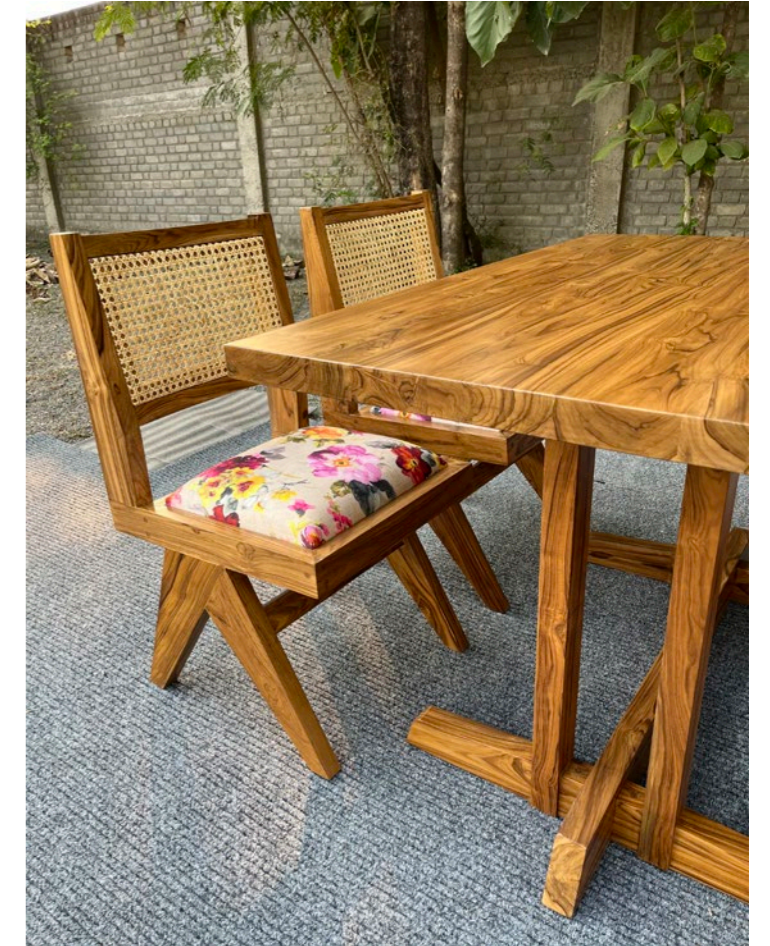

▪ Torii coffee table - 107 x 68 x 40 cms - White ash wood

▪ Oreo nest of tables - 46(dia) x 68 cms ; 38(dia) x 60 cms - Teakwood

▪ Frustum dining table - 214 x 92 x 75 cms - Teakwood

▪ Frustum dining chair - 46 x 56 x 95 cms - Teakwood

▪ Sakura dining table (6 seater) - 183 x 92 x 75 cms - White ash wood

▪ Sakura dining chair - 56 x 50 x 87 cms - White ash wood

▪ Divinity dining table (4 seater) - 122 x 92 x 75 cms - Teakwood

■ Pierre armless chair - 46 x 54 x 86 cms - Teakwood