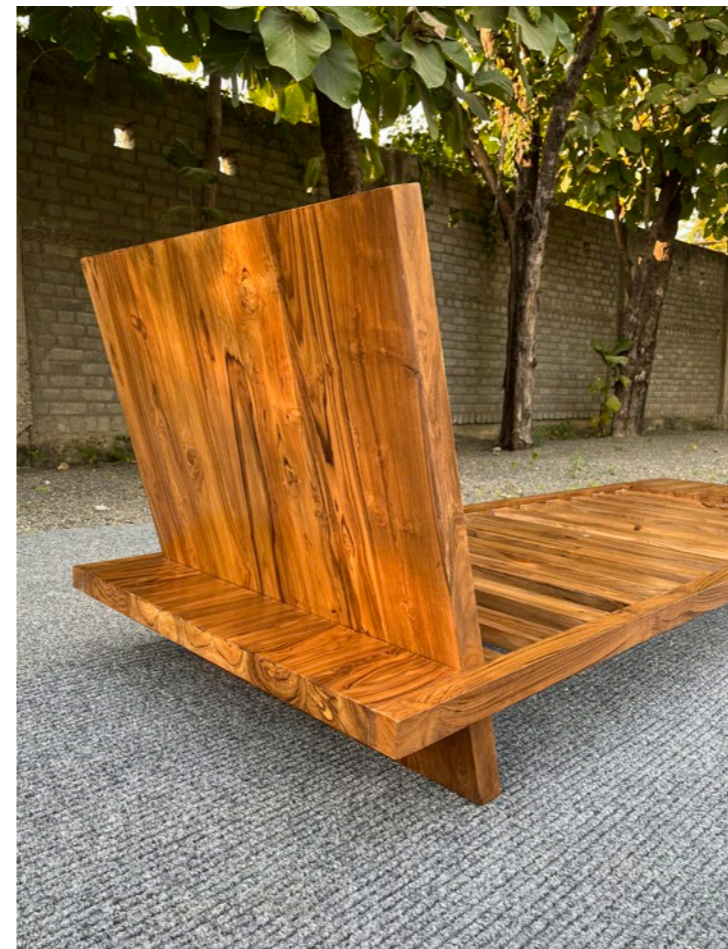

■ Pierre sofa - 190 x 75 x 70 cms - Teakwood

▪ Kangaroo sofa (2 seater) - 120 x 80 x 60 cms - Teakwood

▪ Divinity daybed - 210 x 100 x 75 cms - Teakwood

▪ Okami table - 137 x 90 x 40 cms - Teakwood

▪ Sake bar cabinet - 153 x 46 x 168 cms - Teakwood