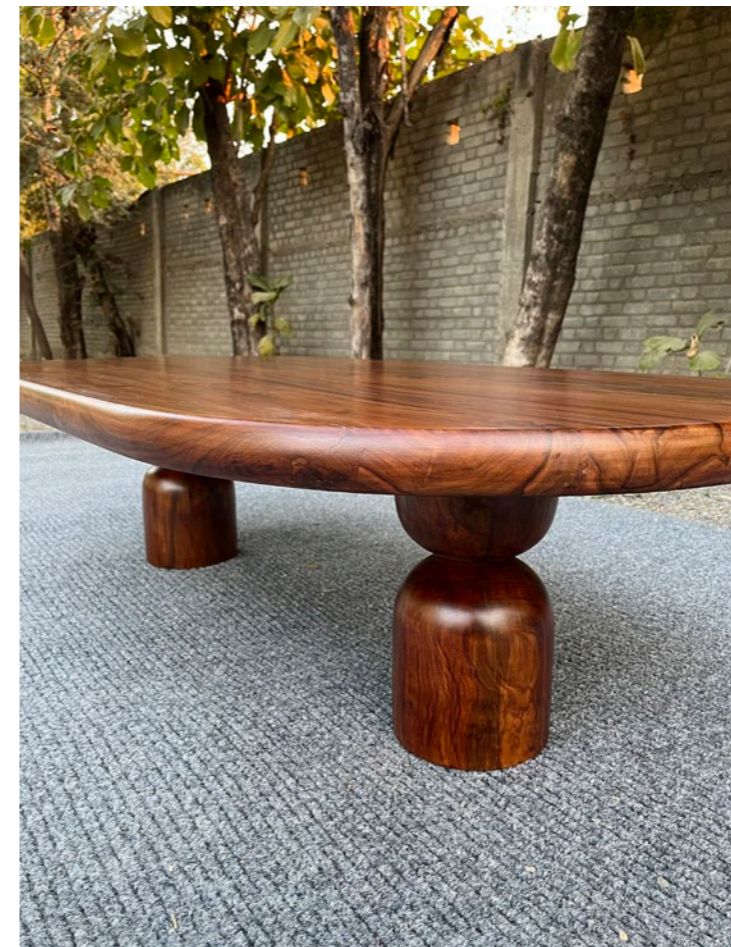

▪ Pise bar cabinet - 130 x 56 x 118 cms - Teakwood

▪ Pise bedside table (small) - 51 x 45 x 45 cms - Teakwood

▪ Pise bedside table (large) - 75 x 45 x 45 cms - Teakwood

▪ Pise ledge - 141 x 40 x 27.5 cms - Teakwood

▪ Nizam TV console - 183 x 41 x 75 cms - Teakwood

▪ Floyd console - 180 x 45 x 45 cms - White ash wood

■ Joseph cabinet - 110 x 45 x 137 cms - White ash wood

▪ Sandook ottoman - 122 x 55 x 45 cms - Teakwood

▪ Kaath centre table - 185 x 95 x 40 cms - Mango wood

■ Ahimsa conference table - 335 x 122 x 75 cms - White oak

▪ Ahara dining table - 310 x 110 x 75 cms - White murdah

▪ Gaja centre table - 153 x 76 x 40 cms - Teakwood

▪ Torii coffee table - 107 x 68 x 40 cms - White ash wood

▪ Oreo nest of tables - 46(dia) x 68 cms ; 38(dia) x 60 cms - Teakwood

▪ Frustum dining table - 214 x 92 x 75 cms - Teakwood

▪ Frustum dining chair - 46 x 56 x 95 cms - Teakwood