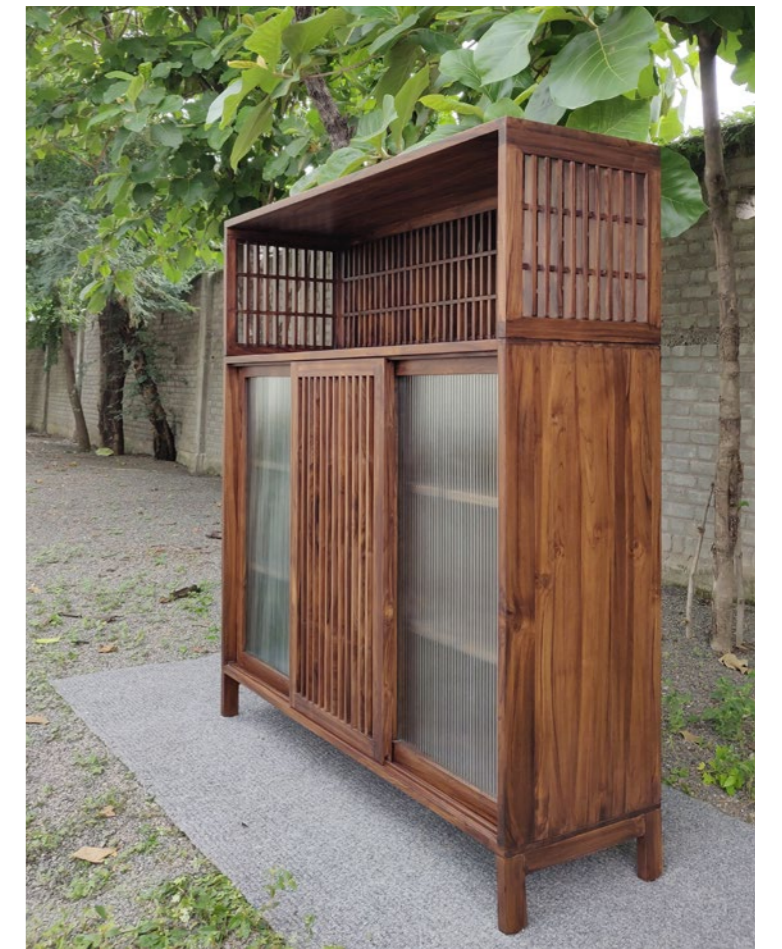

■ Pierre sofa - 190 x 75 x 70 cms - Teakwood

▪ Kangaroo sofa (2 seater) - 120 x 80 x 60 cms - Teakwood

▪ Divinity daybed - 210 x 100 x 75 cms - Teakwood

▪ Okami table - 137 x 90 x 40 cms - Teakwood

▪ Sake bar cabinet - 153 x 46 x 168 cms - Teakwood

▪ Pise bar cabinet - 130 x 56 x 118 cms - Teakwood

▪ Pise bedside table (small) - 51 x 45 x 45 cms - Teakwood

▪ Pise bedside table (large) - 75 x 45 x 45 cms - Teakwood

▪ Pise ledge - 141 x 40 x 27.5 cms - Teakwood

▪ Nizam TV console - 183 x 41 x 75 cms - Teakwood

▪ Floyd console - 180 x 45 x 45 cms - White ash wood

■ Joseph cabinet - 110 x 45 x 137 cms - White ash wood

▪ Sandook ottoman - 122 x 55 x 45 cms - Teakwood