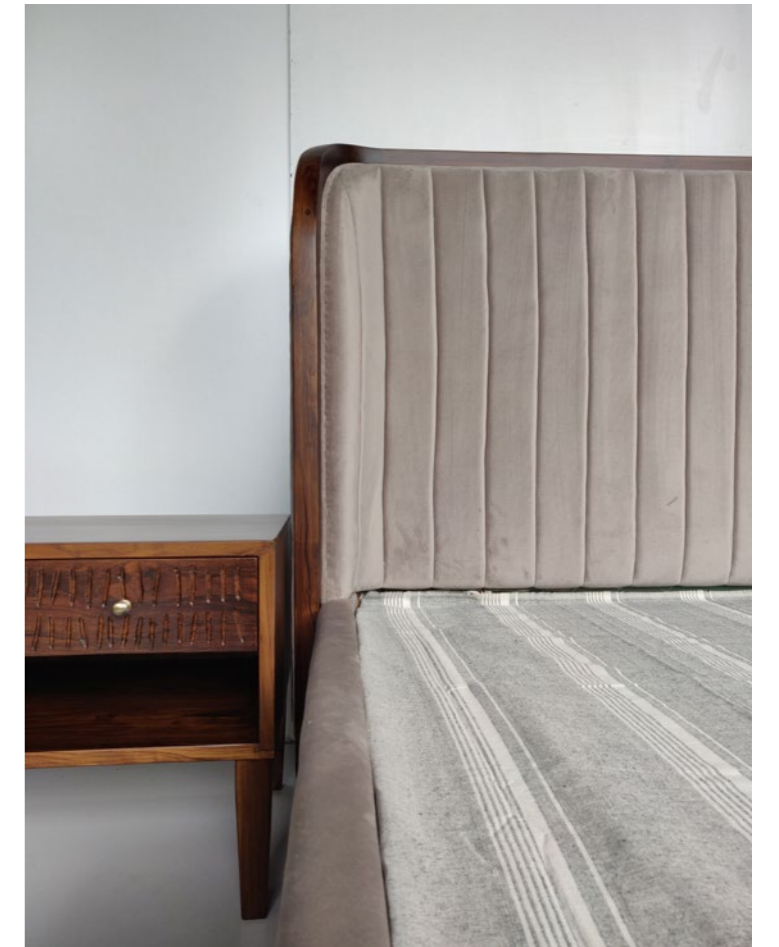

▪ Statesman couch - 183 x 71 x 81 cms - Teakwood

▪ Dune bed - 206 x 191 x 92 cms - Teakwood

▪ Victoria bed - 208 x 191 x 122 cms - Teakwood

▪ Victoria bedside table - 51 x 41 x 51 cms - Teakwood

▪ Elise bed - 214 x 191 x 27.5 cms - Teakwood