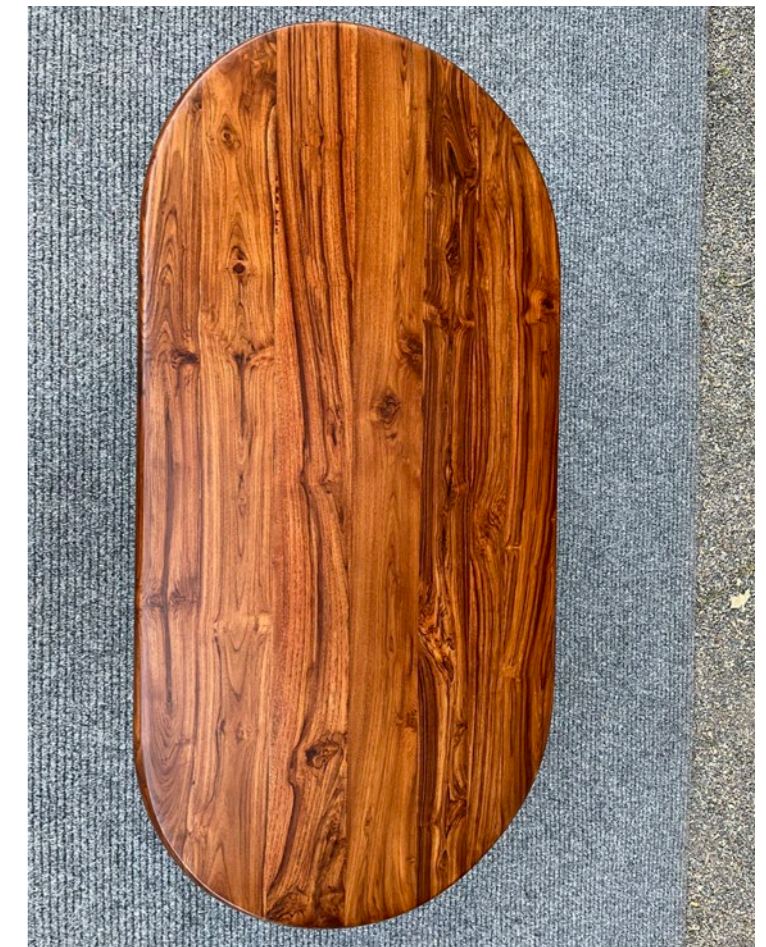

■ Pierre sofa - 190 x 75 x 70 cms - Teakwood

▪ Kangaroo sofa (2 seater) - 120 x 80 x 60 cms - Teakwood

▪ Divinity daybed - 210 x 100 x 75 cms - Teakwood

▪ Okami table - 137 x 90 x 40 cms - Teakwood

▪ Sake bar cabinet - 153 x 46 x 168 cms - Teakwood

▪ Pise bar cabinet - 130 x 56 x 118 cms - Teakwood

▪ Pise bedside table (small) - 51 x 45 x 45 cms - Teakwood

▪ Pise bedside table (large) - 75 x 45 x 45 cms - Teakwood

▪ Pise ledge - 141 x 40 x 27.5 cms - Teakwood

▪ Nizam TV console - 183 x 41 x 75 cms - Teakwood

▪ Floyd console - 180 x 45 x 45 cms - White ash wood

■ Joseph cabinet - 110 x 45 x 137 cms - White ash wood

▪ Sandook ottoman - 122 x 55 x 45 cms - Teakwood

▪ Kaath centre table - 185 x 95 x 40 cms - Mango wood

■ Ahimsa conference table - 335 x 122 x 75 cms - White oak

▪ Ahara dining table - 310 x 110 x 75 cms - White murdah

▪ Gaja centre table - 153 x 76 x 40 cms - Teakwood