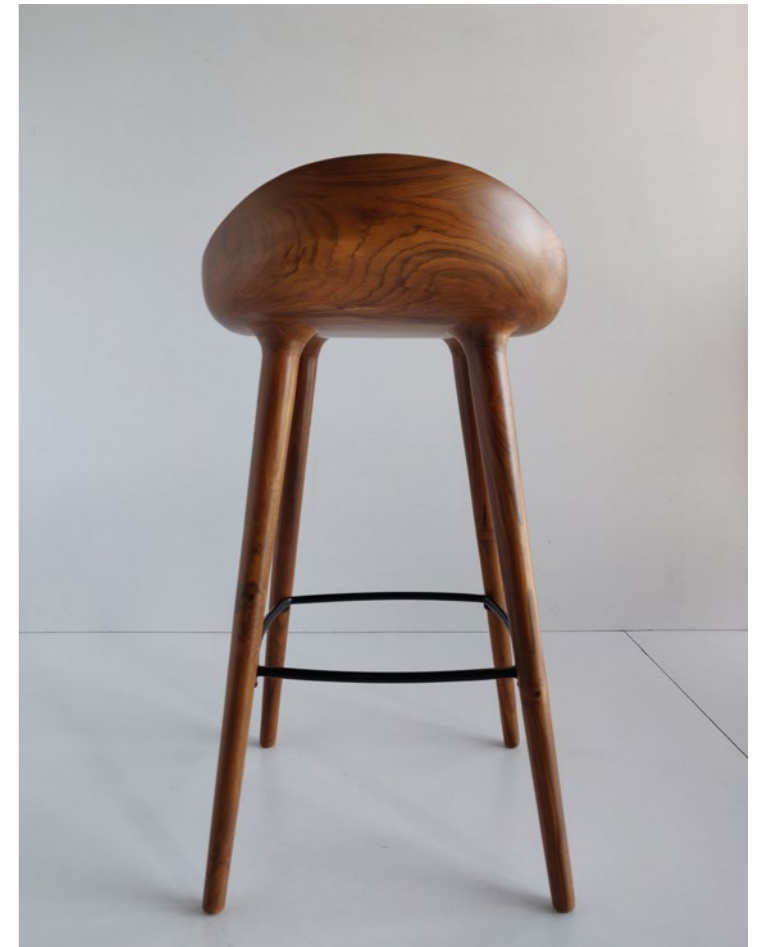

▪ Torii coffee table - 107 x 68 x 40 cms - White ash wood

▪ Oreo nest of tables - 46(dia) x 68 cms ; 38(dia) x 60 cms - Teakwood

▪ Frustum dining table - 214 x 92 x 75 cms - Teakwood

▪ Frustum dining chair - 46 x 56 x 95 cms - Teakwood

▪ Sakura dining table (6 seater) - 183 x 92 x 75 cms - White ash wood

▪ Sakura dining chair - 56 x 50 x 87 cms - White ash wood

▪ Divinity dining table (4 seater) - 122 x 92 x 75 cms - Teakwood

■ Pierre armless chair - 46 x 54 x 86 cms - Teakwood

▪ Divinity lounge chair + ottoman - 86 x 74 x 67 cms ; 61 x 38 x 35 cms - Teakwood

▪ Divinity side table - 52 x 40 x 56 cms - Teakwood

▪ Louis bar stool - 43 x 43 x 77 cms - Teakwood

▪ Pierre armchair - 58 x 51 x 83 cms - Teakwood