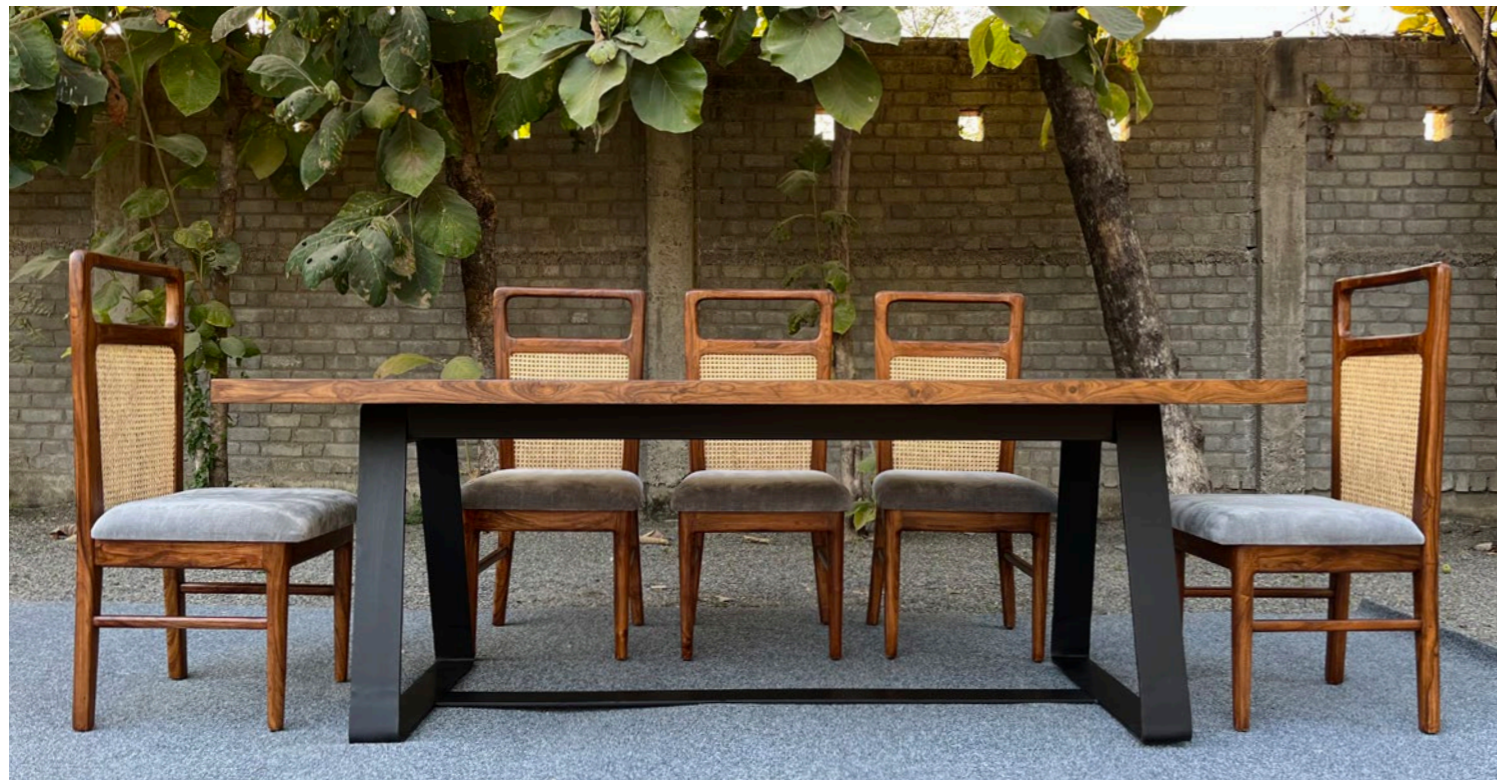

▪ Kaath centre table - 185 x 95 x 40 cms - Mango wood

■ Ahimsa conference table - 335 x 122 x 75 cms - White oak

▪ Ahara dining table - 310 x 110 x 75 cms - White murdah

▪ Gaja centre table - 153 x 76 x 40 cms - Teakwood

▪ Torii coffee table - 107 x 68 x 40 cms - White ash wood

▪ Oreo nest of tables - 46(dia) x 68 cms ; 38(dia) x 60 cms - Teakwood

▪ Frustum dining table - 214 x 92 x 75 cms - Teakwood

▪ Frustum dining chair - 46 x 56 x 95 cms - Teakwood