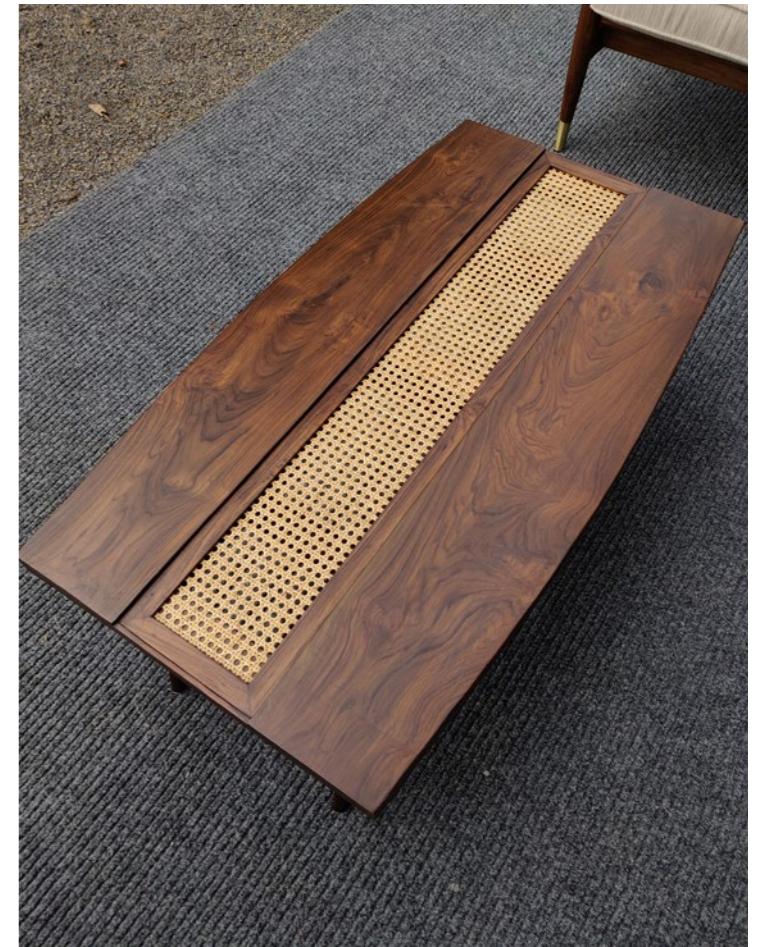

▪ Hans chair - 56 x 51 x 75 cms - Teakwood

▪ Petal chair - 56 x 61 x 80 cms - Teakwood

▪ Statesman chair - 60 x 65 x 84 cms - Teakwood

▪ Rocky chair - 65 x 82 x 100 cms - Teakwood

▪ Soldier chair - 60 x 55 x 75 cms - Teakwood

▪ Statesman office table - 183 x 92 x 75 cms - Teakwood

▪ Kangaroo chair - 60 x 80 x 60 cms - Teakwood

▪ Kathy chair - 74 x 80 x 67 cms - Teakwood

▪ Kathy sofa - 140 x 86 x 82 cms - Teakwood

■ Nizam sofa - 180 x 77 x 80 cms ; 73 x 77 x 80 cms - Teakwood

▪ Nizam centre table - 107 x 61 x 45 cms - Teakwood

▪ Ahilya sofa - 180 x 78 x 80 cms - Teakwood

■ Vaanga sofa bench - 170 x 60 x 86 cms - Teakwood

▪ Luca sofa - 210 x 100 x 93 cms - Teakwood legs

▪ David sofa - 236 x 85 x 75 cms - Teakwood legs